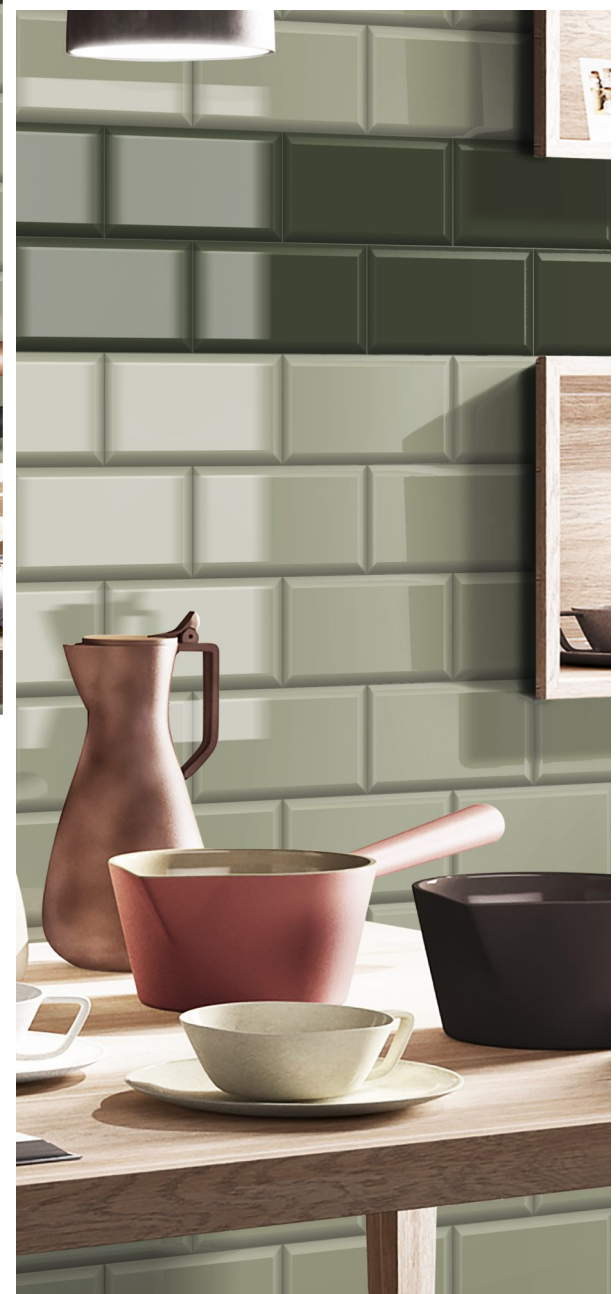

Extrao- rdinary

Manifest the Magnificence with the hues of glory inbuilt by our surfaces. Our surfaces is truly crafted to deliver the unmatched experience.

Nero Light